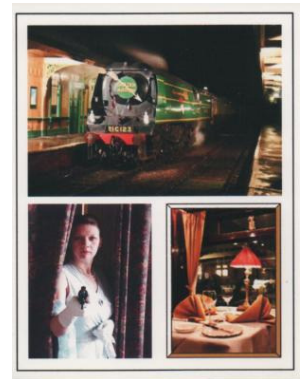

MURDER at the BLUEBELL RAILWAY

An Evening of Murder, Mystery & Mayhem!!

Enjoy pre-murder drinks (not included in the price) before being invited to the Murder room, where you will witness the events which lead up to and include the dastardly crime.

Then take your seat aboard the Golden Arrow, where detective packs, clues and your pre-ordered three course meal await you.

During your steam journey through the Sussex countryside amid the splendour of your wood-inlaid Pullman carriage, you will have two opportunities to cross-examine the surviving characters.

But remember to keep a lookout for those tricky red herrings, and that the murderer will lie to protect themselves.

Then complete your answer form before returning to the Murder room to discover if you correctly solved the crime,